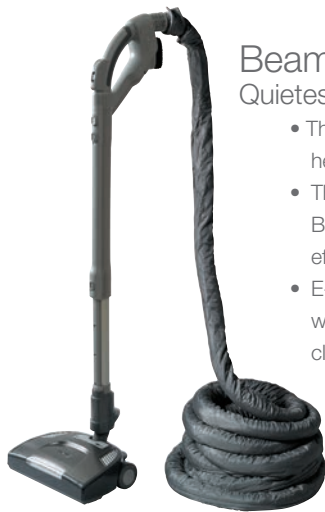

**Beam**  
— the popular performer.

Supported by more than forty years of product design and development, in combination with the Electrolux Control System, the Beam Line represents the core of the Beam power unit line.

# Beam® Power Teams™ clean virtually anything... for whole-house cleaning convenience!

With each Beam® Power Team™ you get the proper tools to easily and thoroughly clean any floor surface and virtually anything above the floor! Each Beam® Power Team™ includes an electric power brush, lightweight 30' crushproof 1-3/8" diameter electric hose, a dusting brush, wall/bare floor tool, crevice tool and upholstery nozzle. Optional accessories let you easily clean window blinds, ceiling fan blades, beneath the refrigerator and more. You can even groom your pets!

## Beam® Q Quietest electric power head on the market

- The Q features the quietest electric power head available
- Three levels of height adjustment provides Beam's highest level of carpet cleaning effectiveness
- E-Z Change™ release lets you disconnect wand from powerhead for quick touch-up cleaning

## Beam® Solaire Extreme Duty Engineered for reliability

- The Solaire has an electric power brush and a no-slip cogged belt
- Solaire's floating height adjustment automatically adjusts to carpet height
- E-Z Change™ release lets you disconnect wand from powerhead for quick touch-up cleaning