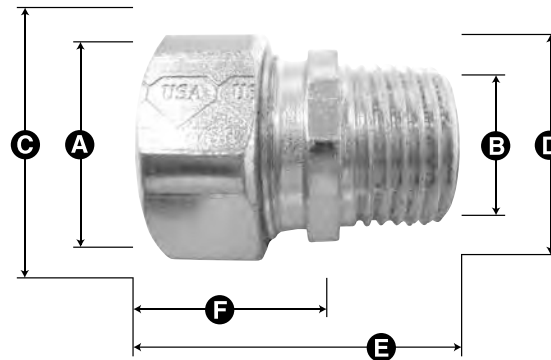

The APSEC Series of Industrial Grade Colored Cord Grips

APSPEC Straights[†] Dimensional Table

Cat. #	Size	A Cable Ranges		B Max Cable Core Dia.	C Cross Corner Gland Nut O.D.	D Hex Body O.D.	E Overall Length*	F Exposed Length*
		Min.	Max.					
CG1250AAM	1/2"	.125	.187	.437	.950	.975	1-9/32"	25/32"
CG1850AAM	1/2"	.187	.312	.437	.950	.975	1-9/32"	25/32"
CG3150AAM	1/2"	.312	.437	.437	.950	.975	1-9/32"	25/32"
CG1250AM	1/2"	.125	.187	.625	1.160	.975	1-5/16"	5/8"
CG1850AM	1/2"	.187	.312	.625	1.160	.975	1-5/16"	5/8"
CG3150AM	1/2"	.312	.437	.625	1.160	.975	1-5/16"	5/8"
CG3750AM	1/2"	.375	.500	.625	1.160	.975	1-5/16"	5/8"
CG5050AM	1/2"	.500	.625	.625	1.160	.975	1-5/16"	5/8"
CG6250AM	1/2"	.625	.750	.625	1.425	1.220	1-5/16"	7/8"
CG1275AM	3/4"	.125	.250	.625	1.425	1.220	1-5/8"	13/16"
CG2575AM	3/4"	.250	.375	.625	1.425	1.220	1-5/8"	13/16"
CG3775AM	3/4"	.375	.500	.625	1.425	1.220	1-5/8"	13/16"
CG5075AM	3/4"	.500	.625	.625	1.425	1.220	1-5/8"	13/16"
CG6275AM	3/4"	.625	.750	.625	1.425	1.220	1-5/8"	1-1/32"
CG7575AM	3/4"	.750	.875	.625	1.425	1.220	1-5/8"	1-1/32"
CG37100AM	1"	.375	.500	.625	1.425	1.500	1-3/4"	1-1/8"
CG50100AM	1"	.500	.625	.625	1.425	1.500	1-3/4"	1-1/8"
CG62100AM	1"	.625	.750	.625	1.425	1.500	1-3/4"	1-1/8"
CG75100AM	1"	.750	.875	.625	1.425	1.500	1-3/4"	1-1/8"
CG87100AM	1"	.875	1.000	.625	1.700	1.500	1-7/8"	1-3/16"
CG100100AM	1"	1.000	1.125	.625	1.700	1.500	1-7/8"	1-3/16"
CG75125AM	1-1/4"	.750	.875	.625	1.700	1.900	1-7/8"	1-1/4"
CG87125AM	1-1/4"	.875	1.000	.625	1.700	1.900	1-7/8"	1-1/4"
CG100125AM	1-1/4"	1.000	1.125	.625	1.700	1.900	1-7/8"	1-1/4"
CG112125AM	1-1/4"	1.125	1.250	.625	2.030	1.900	1-7/8"	1-1/4"
CG125125AM	1-1/4"	1.250	1.375	.625	2.030	1.900	1-15/16"	1-1/4"
CG137125AM	1-1/4"	1.375	1.500	.625	2.030	1.900	1-15/16"	1-1/4"
CG115150AM	1-1/2"	1.156	1.312	.625	2.370	2.280	2-1/4"	1-5/16"
CG128150AM	1-1/2"	1.281	1.531	.625	2.370	2.280	2-1/4"	1-5/16"
CG153200AM	2"	1.531	1.780	.625	2.875	2.280	2-1/2"	1-5/16"

* Normal: may vary slightly depending on cable's diameter